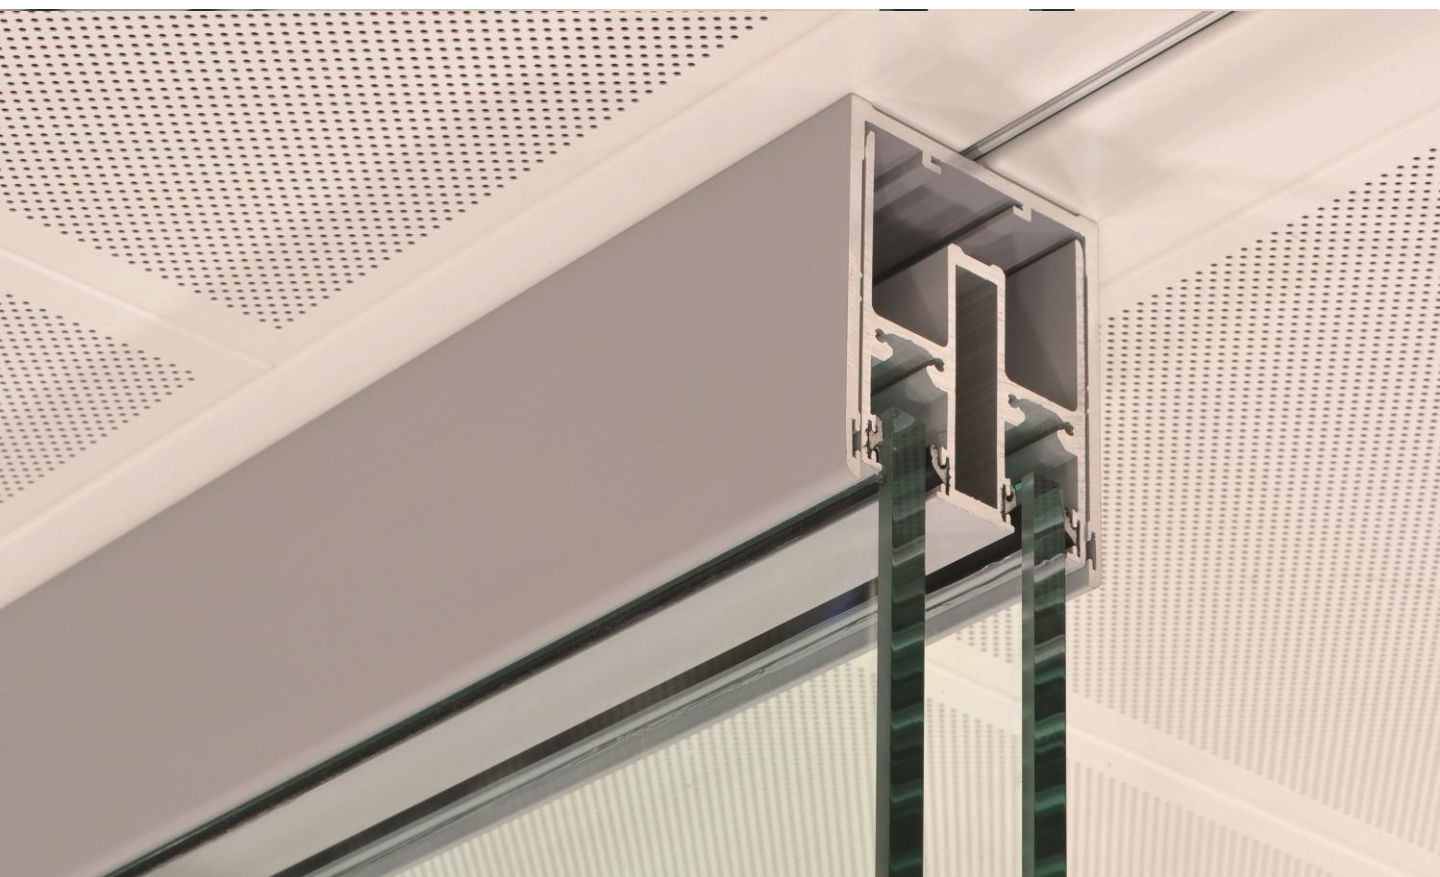

SAS System 8000 NG
Fully glazed frameless partitioning system

SAS System 8000 NG
Deflection head and drywall integration detail

SAS System 8000 NG
Base and drywall integration detail

SAS System 8000 NG
Deflection head detail

SAS System 8000 NG
Narrow glazed to single glazed detail

SAS System 8000 NG
Recent project installation

SAS System 8000 NG
Recent project installation

SAS System 8000 NG
C-Joint – Butt jointed glass without silicone